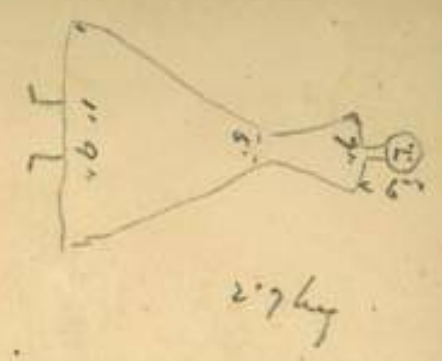

# Aspects of Sharing Native Title Research

**Who's who**

same when brachistochrone

The rock found no flutes & other marks

Scrutiny

Branon

Name Henry Owen

Date when Portrait was taken, 22 March 1889

Native place Dubbo NSW  
Year of birth 1849  
Arrived in { Ship "  
Colony { Year "  
Trade or occupation } Labourer  
previous to conviction }  
Religion Catholic  
Education, degree of Nil  
Height 5 feet 8 inches.  
Weight { On committal 14  
in lbs. { On discharge